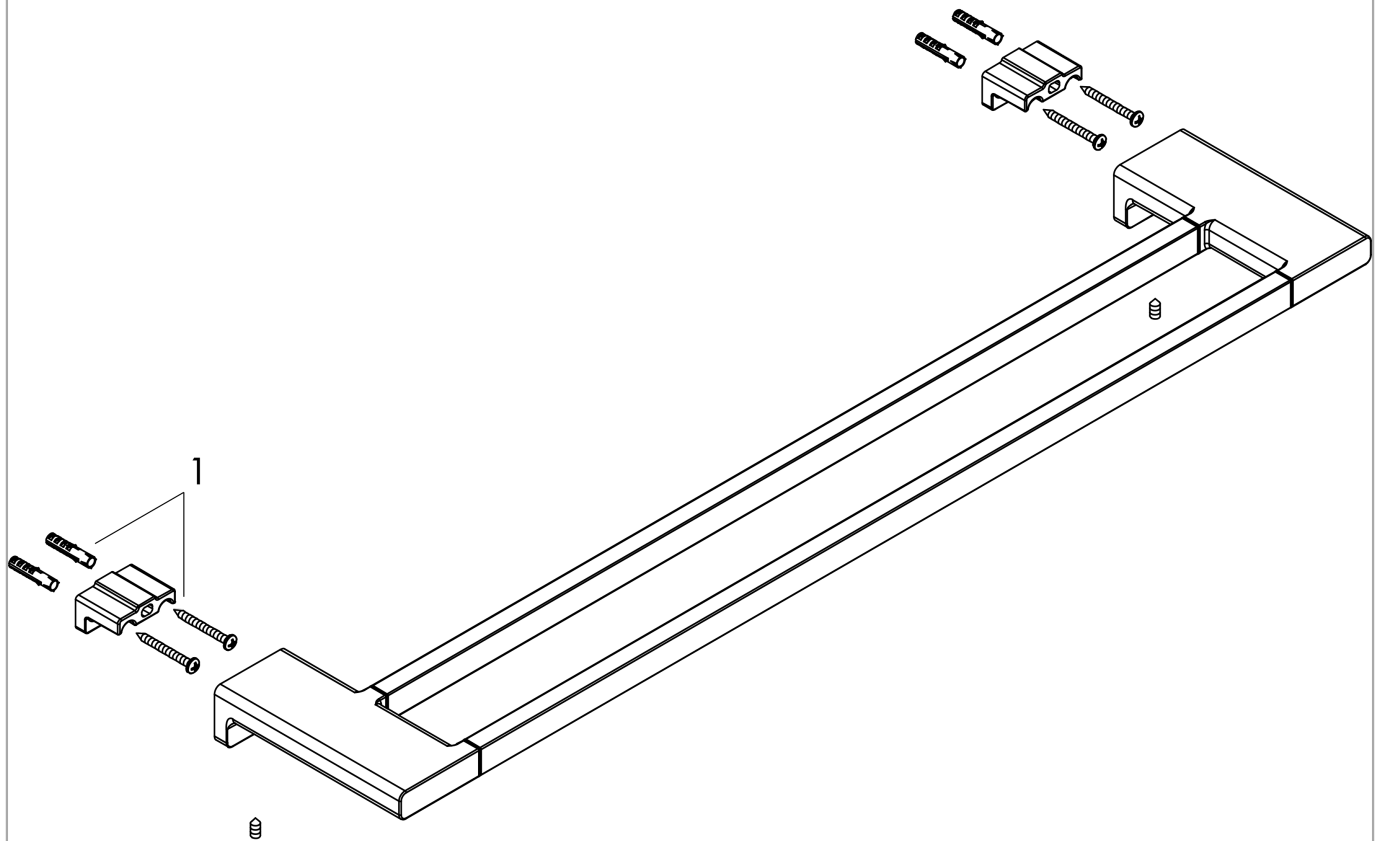

AddStoris

Double bath towel rail

Surfaces: **Matt White** Article Number: **41743700**

Description

product features

- wall-mounted
- material: metal
- material holder: metal
- length: 648 mm
- with mounting material
- concealed fastening
- drilling distance: 626 mm
- diameter drill hole: 6 mm

Design awards

reddot winner 2021

Product image

Scale drawing

AddStoris

Double bath towel rail

Surfaces: **Matt White** Article Number: **41743700**

Exploded Drawing

Year of production: >04/21

AddStoris
Double bath towel rail
 Surfaces: **Matt White** Article Number: **41743700**

Spare part list

Year of production: >04/21

Pos.	Description	Article Number	Price	PU
1	mounting set	40915000	-	1