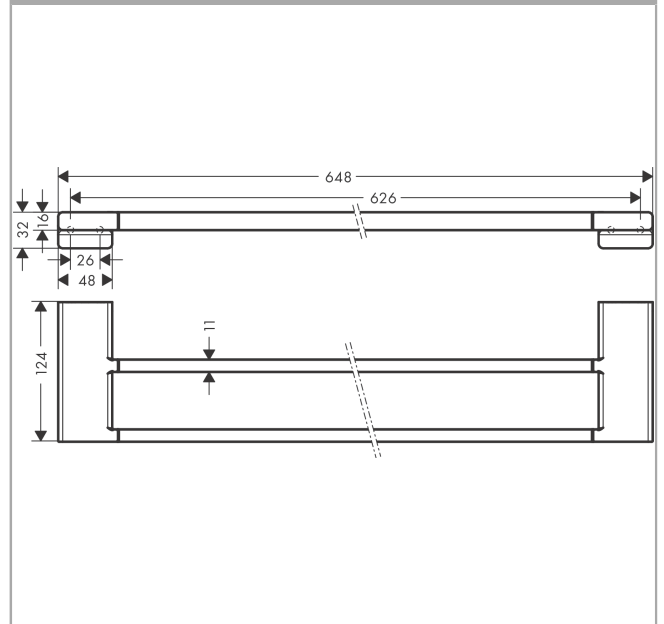

AddStoris

Double bath towel rail

Surfaces: **Matt White** Article Number: **41743700**

Description

product features

- wall-mounted
- material: metal
- material holder: metal
- length: 648 mm
- with mounting material
- concealed fastening
- drilling distance: 626 mm
- diameter drill hole: 6 mm

Design awards

reddot winner 2021

Product image

Scale drawing

AddStoris

Double bath towel rail

Surfaces: **Matt White** Article Number: **41743700**

Exploded Drawing

Year of production: >04/21

AddStoris
Double bath towel rail
 Surfaces: **Matt White** Article Number: **41743700**

Spare part list

Year of production: >04/21

Pos.	Description	Article Number	Price	PU
1	mounting set	40915000	-	1